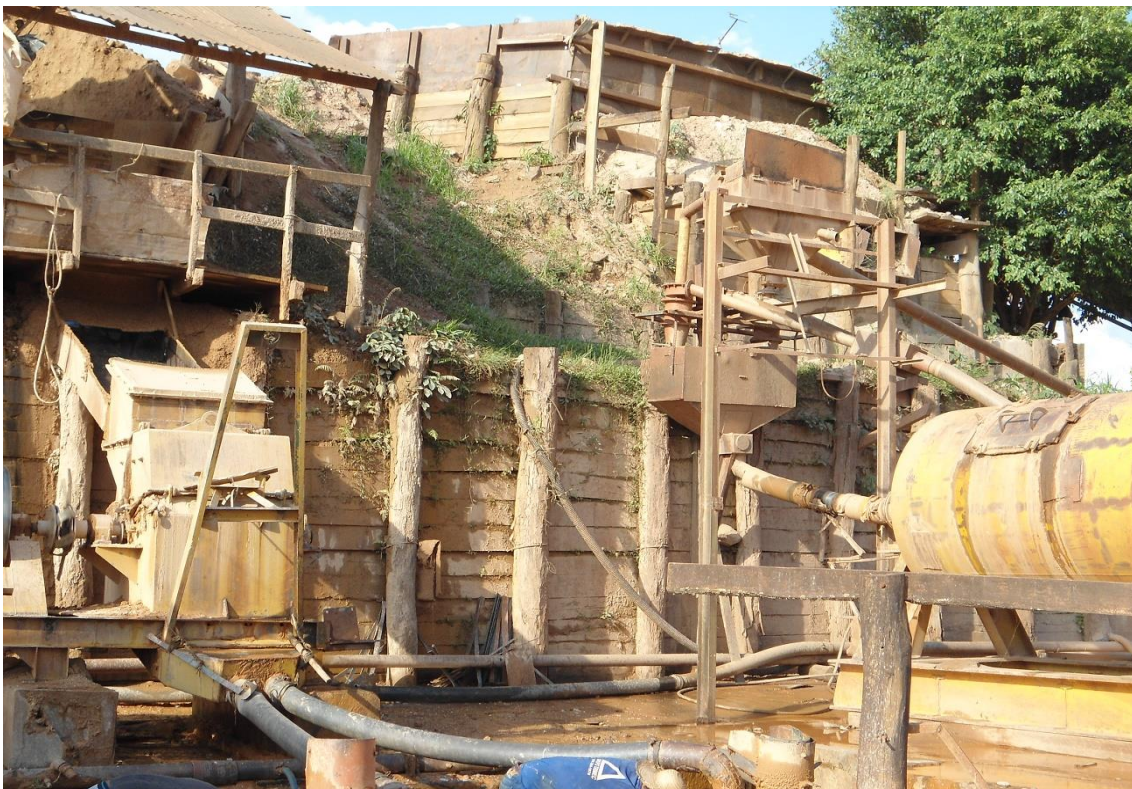

**Mineração Tuiuiu - Brazil – Frontier/Four Star Producing gold by pyrometallurgy
Existing Gold Mining Operation – Hammer Mill and Centrifuges**

FOUR STAR GOLD MINERAÇÃO LTDA.

CNPJ: 20.041.967/0001-29

Mineração Tuiuiu - Brazil – Frontier/Four Star Producing gold by pyrometalurgy We take the gold tailings from here every day