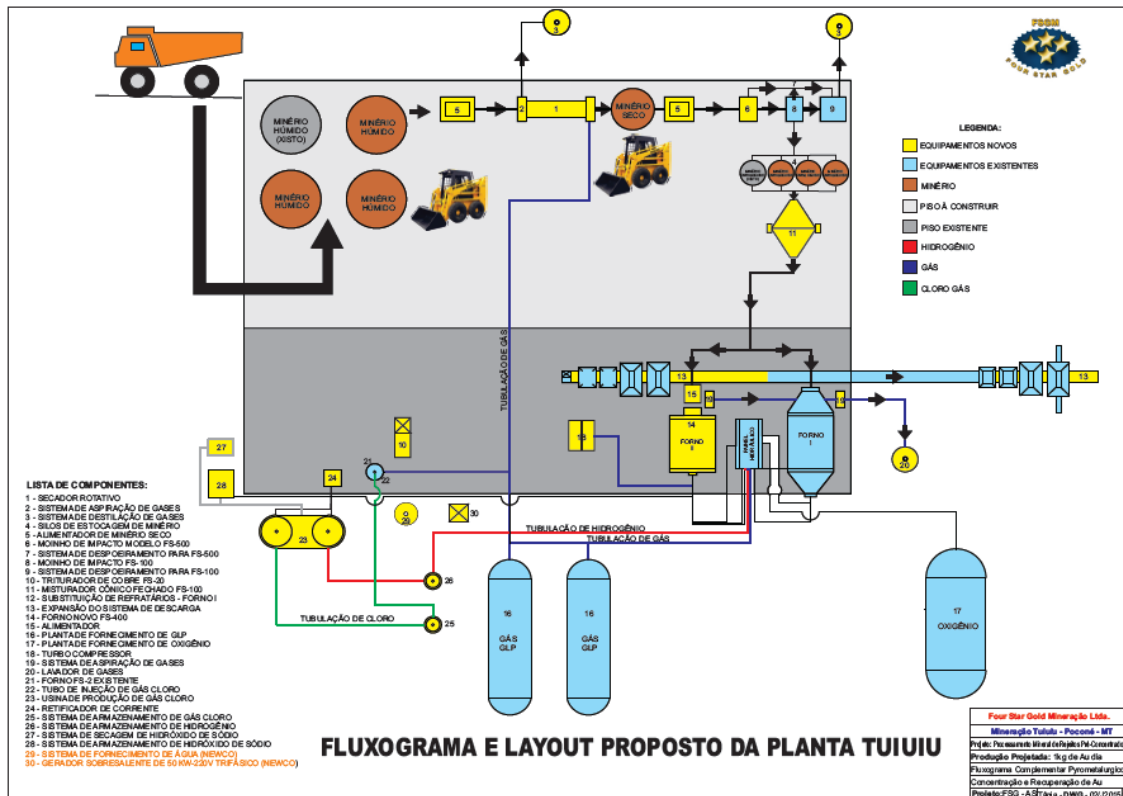

COUNTRY TAILINGS DAM TODAY

ANOTHER EXISTING GOLD PLANT IN OPERATION – PRODUCING TAILINGS

FOUR STAR GOLD MINERAÇÃO LTDA.

CNPJ: 20.041.967/0001-29

GOLD PLANT IN OPERATION

COUNTRY GEOLOGY – GRAFITE SCHISTS UNDERLINING LATERITE MATERIAL

FOUR STAR GOLD MINERAÇÃO LTDA.

CNPJ: 20.041.967/0001-29

COUNTRY GEOLOGY

FOUR STAR GOLD MINERAÇÃO LTDA.

CNPJ: 20.041.967/0001-29

FRONTIER'S PUMA & EAGLE GOLD PROJECT:

We don't have coarse gold in Puma & Eagle, we will not have a similar plant, as these existing gold mining processing plant. We have the Graphite Schist a sulfide material. For that sulfide material, as well as, the shists we will apply the same smelting technology, as was projected before. Today we know that, there are the right technology to process our rich gold material, too. A similar processing system are going to be built direct at the minesite, according the environment licensing we grant.