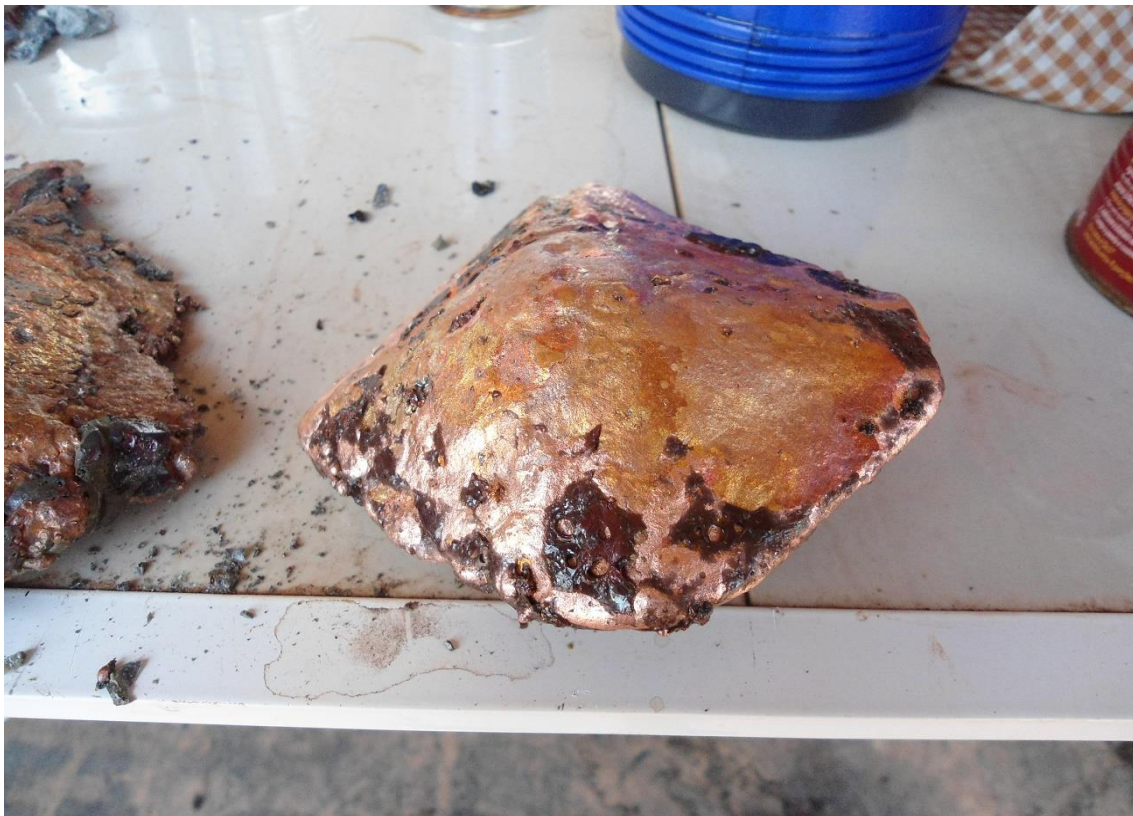

FOUR STAR GOLD MINERAÇÃO LTDA.

CNPJ: 20.041.967/0001-29

**Mineração Tuiuiu - Brazil – Frontier/Four Star Producing gold by pyrometallurgy
Poconé – MT – Gold Bar**